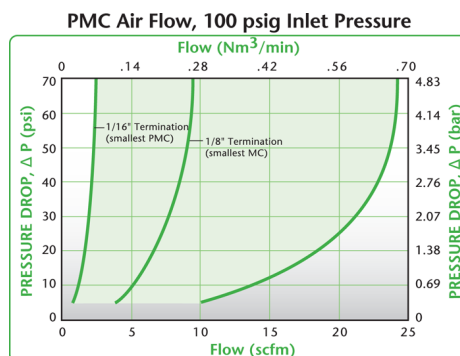

**The 1/8" flow PMC coupling** covers a wide variety of general-purpose applications. Featuring the CPC thumb latch, the PMC is easier to use than ball-and sleeve designs. One-hand connection/disconnection and integral terminations make the PMC the choice for ease of use and manufacture. This coupling is NuSeal® compatible.

### Features - Benefits

Hose barb shroud - Extra protection for the 1/16" hose barb

Integral terminations - Fewer leak points, shorter assemblies, faster installations

Compatible - Mates with PMC12 and MC Series couplings

Clicks when connected - Assurance of a reliable connection

These graphs are intended to give you a general idea of the performance capabilities of each product line. Contact CPC for flow of a particular coupling combination.

**Technical details:**

**Pressure:** Vacuum to 120 psi, 8.3 bar

**Temperature:** -40° F to 180° F continuous  
-40° C to 82° C continuous

**Materials:**

**Main components and valves:** Acetal

**Thumb latch:** Stainless steel