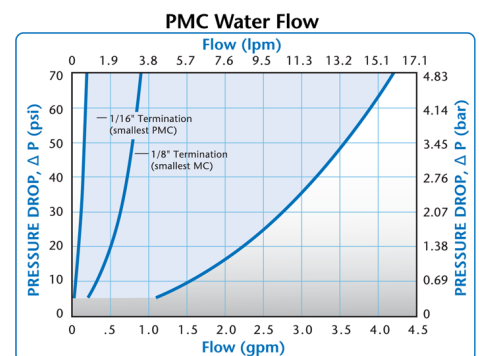

**The 1/8" flow PMC coupling** covers a wide variety of general-purpose applications. Featuring the CPC thumb latch, the PMC is easier to use than ball-and sleeve designs. One-hand connection/disconnection and integral terminations make the PMC the choice for ease of use and manufacture. This coupling is NuSeal® compatible.

### Features - Benefits

Hose barb shroud - Extra protection for the 1/16" hose barb

Integral terminations - Fewer leak points, shorter assemblies, faster installations

Compatible - Mates with PMC12 and MC Series couplings

Clicks when connected - Assurance of a reliable connection

These graphs are intended to give you a general idea of the performance capabilities of each product line. Contact CPC for flow of a particular coupling combination.

**Technical details:**

**Pressure:** Vacuum to 120 psi, 8.3 bar

**Temperature:** -40° F to 180° F continuous  
-40° C to 82° C continuous

**Materials:**

**Main components and valves:** Acetal

**Thumb latch:** Stainless steel