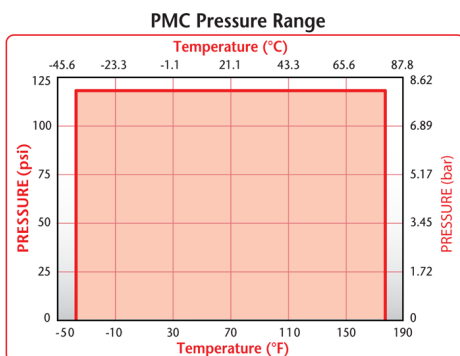

**The 1/8" flow PMC coupling** covers a wide variety of general-purpose applications. Featuring the CPC thumb latch, the PMC is easier to use than ball-and sleeve designs. One-hand connection/disconnection and integral terminations make the PMC the choice for ease of use and manufacture. This coupling is NuSeal® compatible.

Clicks when connected - Assurance of a reliable connection

These graphs are intended to give you a general idea of the performance capabilities of each product line. Contact CPC for flow of a particular coupling combination.